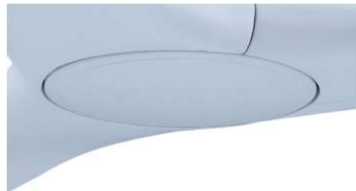

3 Blade, 60" Sweep, Optional 3CCT LED Light Kit and Cap

Description

Eye-catching curves in hand-carved wood blades combine with robust finishes and a low-profile body to create the outstanding look of Westerly.

235400-LT01A Matte White

235400-LT02A Matte Black

235400-LT11A Satin Brass

235400-LT32A Brushed Nickel

Wood Cap

- Colors to match blade finishes
- Sold Separately

235400-DC01A Matte White

235400-DC02A Matte Black